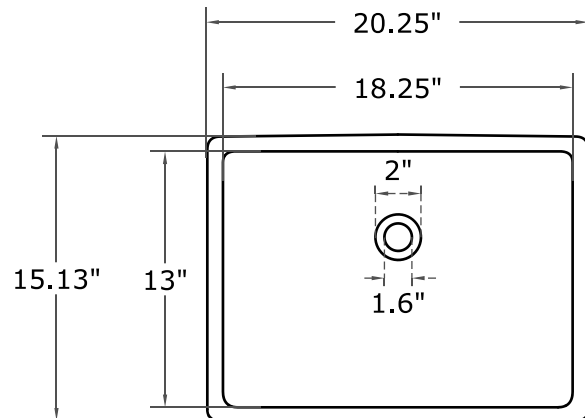

# ARIEL RECTANGULAR 20" X 15" UNDERMOUNT BATHROOM SINK

**ARIEL**  
www.arielbath.com

BD-REC-SK

## DIMENSION

- Outside dimensions: 15.13" L x 20.25" W x 7.5" H
- Inside dimensions: 13" L x 18.25" W x 6.5" D
- Drain hole: 1.6"

## SIDE VIEW