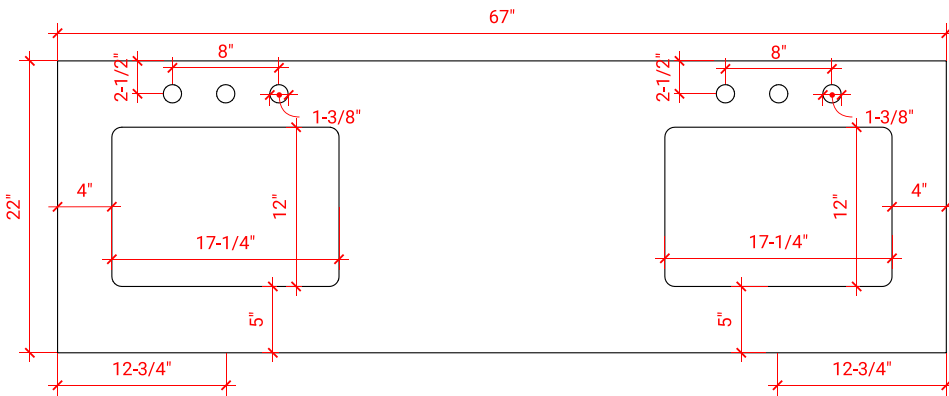

HEPBURN 66" DOUBLE SINK BASE CABINET

ARIEL

T066D

BASE CABINET DIMENSIONS

66" W x 21.5" D x 34.5" H

FEATURES

- Solid wood frame & plywood panels
- Dovetail drawers and joints
- Soft closing doors & drawers

HARDWARE FINISHES

OVERALL DIMENSIONS

67" W x 22" D x 1.5" H

COUNTERTOP OPTIONS

Carrara Marble
CW-067D-REC-CT

White Quartz
WQ-067D-REC-CT

FEATURES

- Solid countertop with mitered edges & seams
- Undermount white rectangular sink
- Pre-drilled for 8" widespread faucet

INCLUDED

- Countertop
- Matching Backsplash
- Rectangle Sinks

COUNTERTOP PLAN VIEW

EDGE SIDE VIEW

THREE DIMENSIONAL COUNTERTOP VIEW