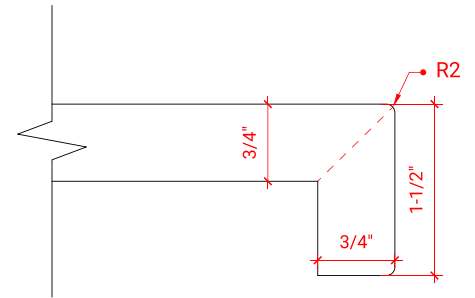

HEPBURN 66" DOUBLE SINK BASE CABINET

ARIEL

T066D

BASE CABINET DIMENSIONS

66" W x 21.5" D x 34.5" H

FEATURES

- Solid wood frame & plywood panels
- Dovetail drawers and joints
- Soft closing doors & drawers

HARDWARE FINISHES

OVERALL DIMENSIONS

67" W x 22" D x 1.5" H

COUNTERTOP OPTIONS

Carrara Marble
CW-067D-REC-CT

White Quartz
WQ-067D-REC-CT

FEATURES

- Solid countertop with mitered edges & seams
- Undermount white rectangular sink
- Pre-drilled for 8" widespread faucet

INCLUDED

- Countertop
- Matching Backsplash
- Rectangle Sinks

COUNTERTOP PLAN VIEW

EDGE SIDE VIEW

THREE DIMENSIONAL COUNTERTOP VIEW