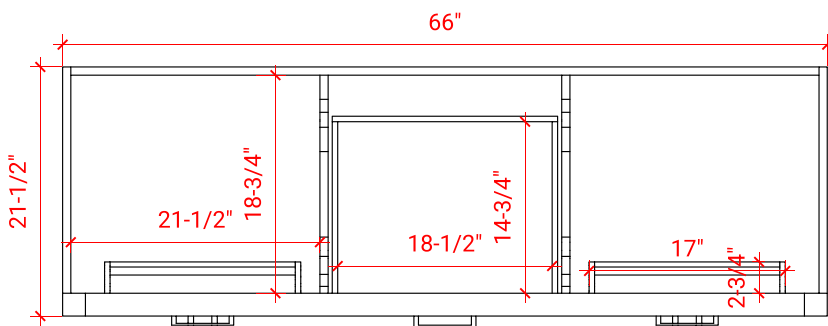

HEPBURN 66" DOUBLE SINK BASE CABINET

ARIEL

T066D

BASE CABINET DIMENSIONS

66" W x 21.5" D x 34.5" H

FEATURES

- Solid wood frame & plywood panels
- Dovetail drawers and joints
- Soft closing doors & drawers

HARDWARE FINISHES

Brushed Nickel Satin Brass Matte Black Polished Chrome

AVAILABLE COLORS

White Grey Midnight Blue

FRONT VIEW

SIDE VIEW

PLAN VIEW

67" DOUBLE RECTANGLE SINK COUNTERTOP WITH 1.5 IN. THICKNESS

ARIEL

OVERALL DIMENSIONS

67" W x 22" D x 1.5" H

COUNTERTOP OPTIONS

Carrara Marble
CW-067D-REC-CT

White Quartz
WQ-067D-REC-CT

FEATURES

- Solid countertop with mitered edges & seams
- Undermount white rectangular sink
- Pre-drilled for 8" widespread faucet

INCLUDED

- Countertop
- Matching Backsplash
- Rectangle Sinks

COUNTERTOP PLAN VIEW

EDGE SIDE VIEW

THREE DIMENSIONAL COUNTERTOP VIEW