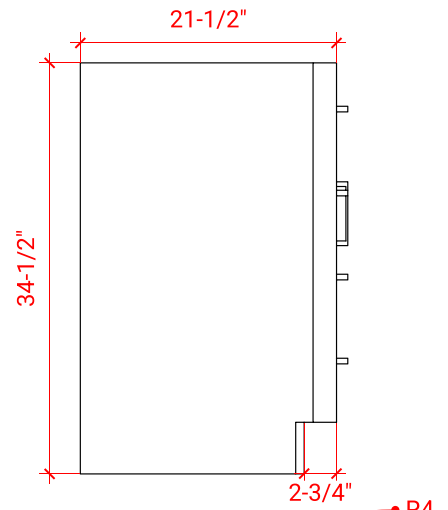

HEPBURN 66" DOUBLE SINK BASE CABINET

ARIEL

T066D

BASE CABINET DIMENSIONS

66" W x 21.5" D x 34.5" H

FEATURES

- Solid wood frame & plywood panels
- Dovetail drawers and joints
- Soft closing doors & drawers

HARDWARE FINISHES

Brushed Nickel Satin Brass Matte Black Polished Chrome

AVAILABLE COLORS

White Grey Midnight Blue

FRONT VIEW

SIDE VIEW

PLAN VIEW

67" DOUBLE RECTANGLE SINK COUNTERTOP WITH 1.5 IN. THICKNESS

ARIEL

OVERALL DIMENSIONS

67" W x 22" D x 1.5" H

COUNTERTOP OPTIONS

Carrara Marble
CW-067D-REC-CT

White Quartz
WQ-067D-REC-CT

FEATURES

- Solid countertop with mitered edges & seams
- Undermount white rectangular sink
- Pre-drilled for 8" widespread faucet

INCLUDED

- Countertop
- Matching Backsplash
- Rectangle Sinks

COUNTERTOP PLAN VIEW

EDGE SIDE VIEW

THREE DIMENSIONAL COUNTERTOP VIEW