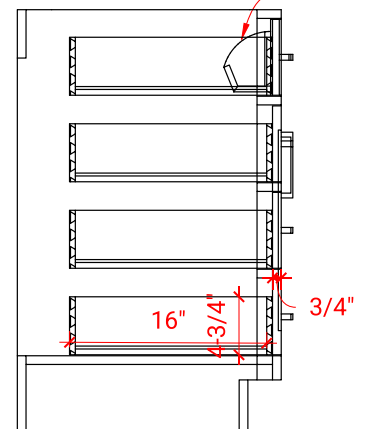

HEPBURN 66" DOUBLE SINK BASE CABINET

ARIEL

T066D

BASE CABINET DIMENSIONS

66" W x 21.5" D x 34.5" H

FEATURES

- Solid wood frame & plywood panels
- Dovetail drawers and joints
- Soft closing doors & drawers

HARDWARE FINISHES

Brushed Nickel Satin Brass Matte Black Polished Chrome

AVAILABLE COLORS

White Grey Midnight Blue

FRONT VIEW

SIDE VIEW

PLAN VIEW

67" DOUBLE RECTANGLE SINK COUNTERTOP WITH 1.5 IN. THICKNESS

ARIEL

OVERALL DIMENSIONS

67" W x 22" D x 1.5" H

COUNTERTOP OPTIONS

Carrara Marble
CW-067D-REC-CT

White Quartz
WQ-067D-REC-CT

FEATURES

- Solid countertop with mitered edges & seams
- Undermount white rectangular sink
- Pre-drilled for 8" widespread faucet

INCLUDED

- Countertop
- Matching Backsplash
- Rectangle Sinks

COUNTERTOP PLAN VIEW

EDGE SIDE VIEW

THREE DIMENSIONAL COUNTERTOP VIEW