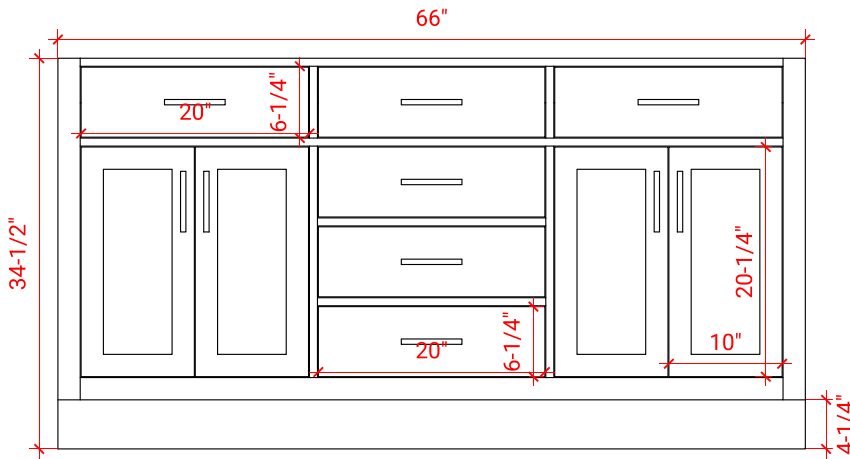

HEPBURN 66" DOUBLE SINK BASE CABINET

ARIEL

T066D

BASE CABINET DIMENSIONS

66" W x 21.5" D x 34.5" H

FEATURES

- Solid wood frame & plywood panels
- Dovetail drawers and joints
- Soft closing doors & drawers

HARDWARE FINISHES

Brushed Nickel Satin Brass Matte Black Polished Chrome

AVAILABLE COLORS

White Grey Midnight Blue

FRONT VIEW

SIDE VIEW

PLAN VIEW

67" DOUBLE RECTANGLE SINK COUNTERTOP WITH 1.5 IN. THICKNESS

ARIEL

OVERALL DIMENSIONS

67" W x 22" D x 1.5" H

COUNTERTOP OPTIONS

Carrara Marble
CW-067D-REC-CT

White Quartz
WQ-067D-REC-CT

FEATURES

- Solid countertop with mitered edges & seams
- Undermount white rectangular sink
- Pre-drilled for 8" widespread faucet

INCLUDED

- Countertop
- Matching Backsplash
- Rectangle Sinks

COUNTERTOP PLAN VIEW

EDGE SIDE VIEW

THREE DIMENSIONAL COUNTERTOP VIEW