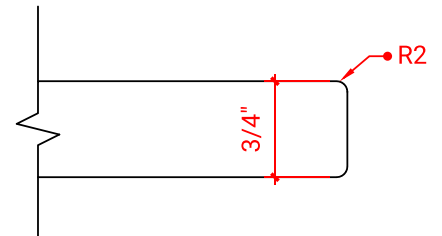

49" W x 22" D x 0.75" H

COUNTERTOP OPTIONS

Carrara Marble
CW2-049S-REC-CT

FEATURES

- Solid countertop with mitered edges & seams
- Undermount white rectangular sink
- Pre-drilled for 8" widespread faucet

INCLUDED

- Countertop
- Matching Backsplash
- Sink

COUNTERTOP PLAN VIEW

EDGE SIDE VIEW

THREE DIMENSIONAL COUNTERTOP VIEW