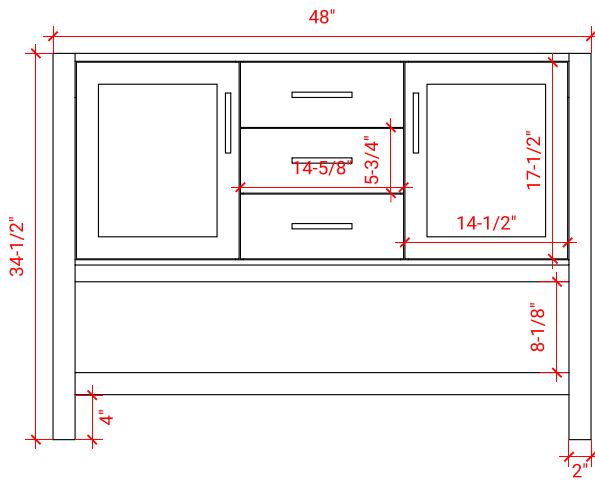

BAYHILL 49" CENTER SINK CABINET

ARIEL

RO49S

BASE CABINET DIMENSIONS

48" W x 21.5" D x 34.5" H

FEATURES

- Solid wood frame & plywood panels
- Dovetail drawers and joints
- Soft closing doors & drawers

HARDWARE FINISHES

Satin Nickel Satin Brass Satin Black

AVAILABLE COLORS

White Grey Espresso Midnight Blue

FRONT VIEW

SIDE VIEW

PLAN VIEW

49" RECTANGLE SINK THIN COUNTERTOP

OVERALL DIMENSIONS

49" W x 22" D x 0.75" H

COUNTERTOP OPTIONS

Carrara Marble
CW2-049S-REC-CT

FEATURES

- Solid countertop with mitered edges & seams
- Undermount white rectangular sink
- Pre-drilled for 8" widespread faucet

INCLUDED

- Countertop
- Matching Backsplash
- Sink

COUNTERTOP PLAN VIEW

EDGE SIDE VIEW

THREE DIMENSIONAL COUNTERTOP VIEW