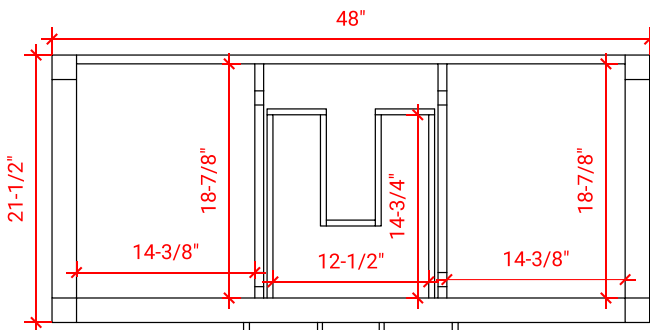

BAYHILL 49" CENTER SINK CABINET

ARIEL

RO49S

BASE CABINET DIMENSIONS

48" W x 21.5" D x 34.5" H

FEATURES

- Solid wood frame & plywood panels
- Dovetail drawers and joints
- Soft closing doors & drawers

HARDWARE FINISHES

Satin Nickel Satin Brass Satin Black

AVAILABLE COLORS

White Grey Espresso Midnight Blue

FRONT VIEW

SIDE VIEW

PLAN VIEW

49" RECTANGLE SINK THIN COUNTERTOP

OVERALL DIMENSIONS

49" W x 22" D x 0.75" H

COUNTERTOP OPTIONS

Carrara Marble
CW2-049S-REC-CT

FEATURES

- Solid countertop with mitered edges & seams
- Undermount white rectangular sink
- Pre-drilled for 8" widespread faucet

INCLUDED

- Countertop
- Matching Backsplash
- Sink

COUNTERTOP PLAN VIEW

EDGE SIDE VIEW

THREE DIMENSIONAL COUNTERTOP VIEW