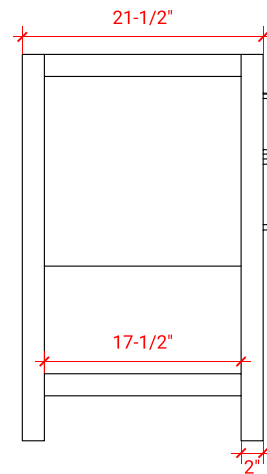

BAYHILL 49" CENTER SINK CABINET

ARIEL

RO49S

BASE CABINET DIMENSIONS

48" W x 21.5" D x 34.5" H

FEATURES

- Solid wood frame & plywood panels
- Dovetail drawers and joints
- Soft closing doors & drawers

HARDWARE FINISHES

Satin Nickel Satin Brass Satin Black

AVAILABLE COLORS

White Grey Espresso Midnight Blue

FRONT VIEW

SIDE VIEW

PLAN VIEW

49" RECTANGLE SINK THIN COUNTERTOP

OVERALL DIMENSIONS

49" W x 22" D x 0.75" H

COUNTERTOP OPTIONS

Carrara Marble
CW2-049S-REC-CT

FEATURES

- Solid countertop with mitered edges & seams
- Undermount white rectangular sink
- Pre-drilled for 8" widespread faucet

INCLUDED

- Countertop
- Matching Backsplash
- Sink

COUNTERTOP PLAN VIEW

EDGE SIDE VIEW

THREE DIMENSIONAL COUNTERTOP VIEW