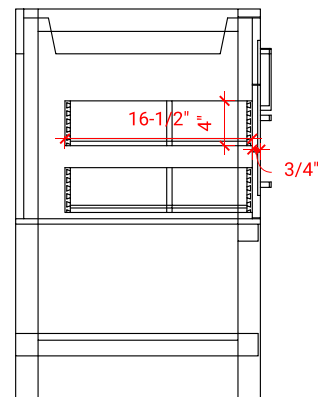

BAYHILL 49" CENTER SINK CABINET

ARIEL

RO49S

BASE CABINET DIMENSIONS

48" W x 21.5" D x 34.5" H

FEATURES

- Solid wood frame & plywood panels
- Dovetail drawers and joints
- Soft closing doors & drawers

HARDWARE FINISHES

Satin Nickel Satin Brass Satin Black

AVAILABLE COLORS

White Grey Espresso Midnight Blue

FRONT VIEW

SIDE VIEW

PLAN VIEW

49" RECTANGLE SINK THIN COUNTERTOP

OVERALL DIMENSIONS

49" W x 22" D x 0.75" H

COUNTERTOP OPTIONS

Carrara Marble
CW2-049S-REC-CT

FEATURES

- Solid countertop with mitered edges & seams
- Undermount white rectangular sink
- Pre-drilled for 8" widespread faucet

INCLUDED

- Countertop
- Matching Backsplash
- Sink

COUNTERTOP PLAN VIEW

EDGE SIDE VIEW

THREE DIMENSIONAL COUNTERTOP VIEW