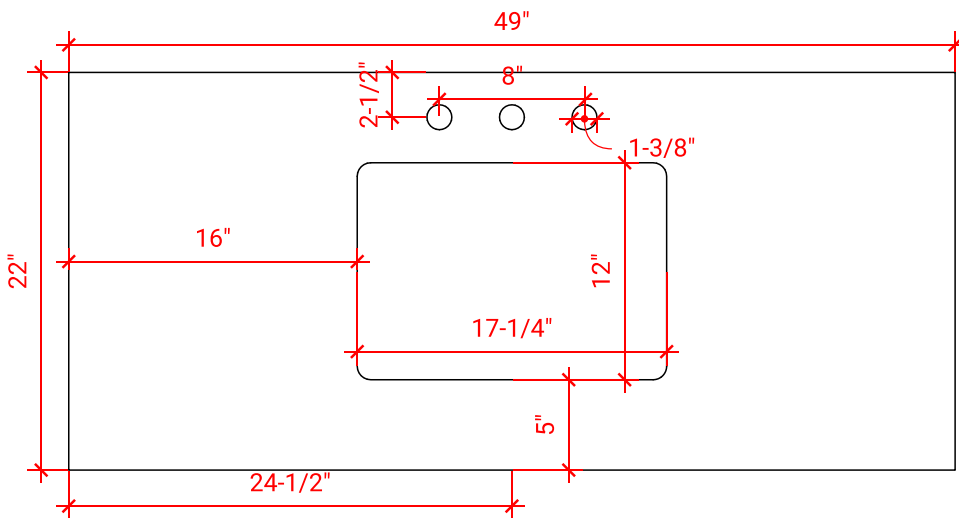

BAYHILL 49" CENTER SINK CABINET

ARIEL

RO49S

BASE CABINET DIMENSIONS

48" W x 21.5" D x 34.5" H

FEATURES

- Solid wood frame & plywood panels
- Dovetail drawers and joints
- Soft closing doors & drawers

HARDWARE FINISHES

Satin Nickel Satin Brass Satin Black

AVAILABLE COLORS

White Grey Espresso Midnight Blue

FRONT VIEW

SIDE VIEW

PLAN VIEW

49" RECTANGLE SINK THIN COUNTERTOP

OVERALL DIMENSIONS

49" W x 22" D x 0.75" H

COUNTERTOP OPTIONS

Carrara Marble
CW2-049S-REC-CT

FEATURES

- Solid countertop with mitered edges & seams
- Undermount white rectangular sink
- Pre-drilled for 8" widespread faucet

INCLUDED

- Countertop
- Matching Backsplash
- Sink

COUNTERTOP PLAN VIEW

EDGE SIDE VIEW

THREE DIMENSIONAL COUNTERTOP VIEW