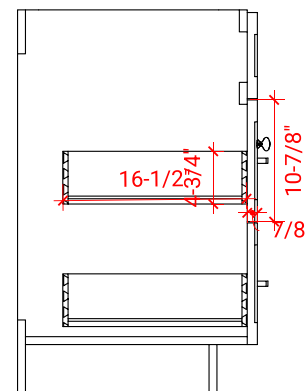

HAMLET 37" LEFT OFFSET CABINET

ARIEL

F037S-L

BASE CABINET DIMENSIONS

36" W x 21.5" D x 34.5" H

FEATURES

- Solid wood frame & plywood panels
- Dovetail drawers and joints
- Soft closing doors & drawers

HARDWARE FINISHES

AVAILABLE COLORS

FRONT VIEW

SIDE VIEW

PLAN VIEW

37" LEFT OFFSET OVAL SINK THIN COUNTERTOP

OVERALL DIMENSIONS

37" W x 22" D x 1.5" H

COUNTERTOP OPTIONS

Carrara Marble
CW-037S-L-OVL-CT

White Quartz
WQ-037S-L-OVL-CT

FEATURES

- Solid countertop with mitered edges & seams
- Undermount white oval sink
- Pre-drilled for 8" widespread faucet

INCLUDED

- Countertop
- Matching Backsplash
- Sink

COUNTERTOP PLAN VIEW

EDGE SIDE VIEW

THREE DIMENSIONAL COUNTERTOP VIEW