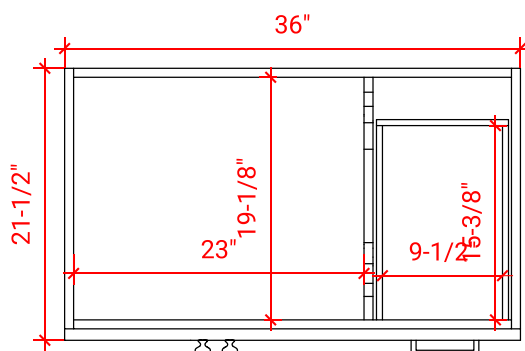

HAMLET 37" LEFT OFFSET CABINET

ARIEL

F037S-L

BASE CABINET DIMENSIONS

36" W x 21.5" D x 34.5" H

FEATURES

- Solid wood frame & plywood panels
- Dovetail drawers and joints
- Soft closing doors & drawers

HARDWARE FINISHES

AVAILABLE COLORS

FRONT VIEW

SIDE VIEW

PLAN VIEW

37" LEFT OFFSET OVAL SINK THIN COUNTERTOP

OVERALL DIMENSIONS

37" W x 22" D x 1.5" H

COUNTERTOP OPTIONS

COUNTERTOP PLAN VIEW

EDGE SIDE VIEW

THREE DIMENSIONAL COUNTERTOP VIEW