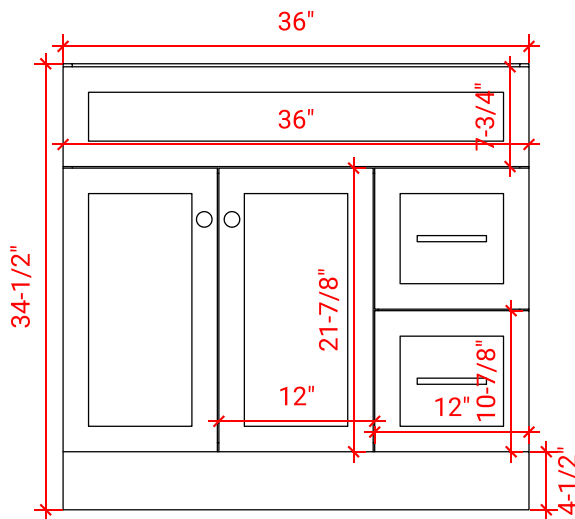

HAMLET 37" LEFT OFFSET CABINET

ARIEL

F037S-L

BASE CABINET DIMENSIONS

36" W x 21.5" D x 34.5" H

FEATURES

- Solid wood frame & plywood panels
- Dovetail drawers and joints
- Soft closing doors & drawers

HARDWARE FINISHES

AVAILABLE COLORS

FRONT VIEW

SIDE VIEW

PLAN VIEW

37" LEFT OFFSET OVAL SINK THIN COUNTERTOP

OVERALL DIMENSIONS

37" W x 22" D x 1.5" H

COUNTERTOP OPTIONS

Carrara Marble
CW-037S-L-OVL-CT

White Quartz
WQ-037S-L-OVL-CT

FEATURES

- Solid countertop with mitered edges & seams
- Undermount white oval sink
- Pre-drilled for 8" widespread faucet

INCLUDED

- Countertop
- Matching Backsplash
- Sink

COUNTERTOP PLAN VIEW

EDGE SIDE VIEW

THREE DIMENSIONAL COUNTERTOP VIEW