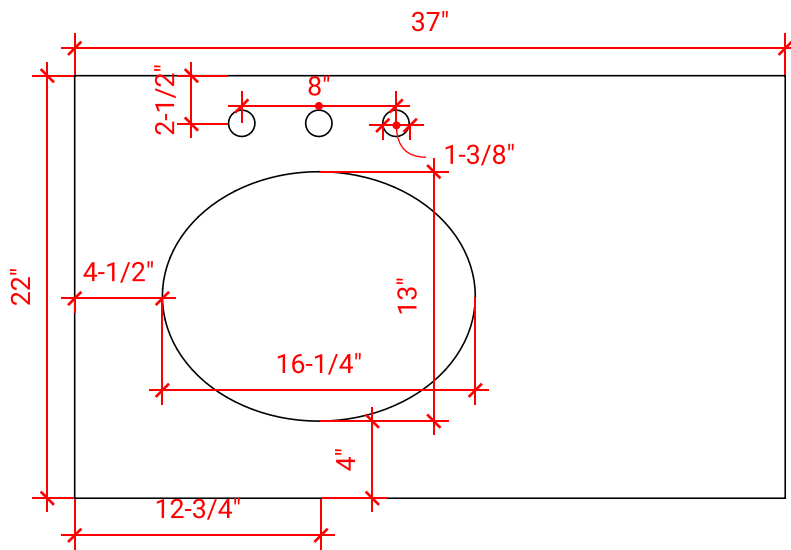

HAMLET 37" LEFT OFFSET CABINET

ARIEL

F037S-L

BASE CABINET DIMENSIONS

36" W x 21.5" D x 34.5" H

FEATURES

- Solid wood frame & plywood panels
- Dovetail drawers and joints
- Soft closing doors & drawers

HARDWARE FINISHES

AVAILABLE COLORS

FRONT VIEW

SIDE VIEW

PLAN VIEW

37" LEFT OFFSET OVAL SINK THIN COUNTERTOP

OVERALL DIMENSIONS

37" W x 22" D x 1.5" H

COUNTERTOP OPTIONS

Carrara Marble
CW-037S-L-OVL-CT

White Quartz
WQ-037S-L-OVL-CT

FEATURES

- Solid countertop with mitered edges & seams
- Undermount white oval sink
- Pre-drilled for 8" widespread faucet

INCLUDED

- Countertop
- Matching Backsplash
- Sink

COUNTERTOP PLAN VIEW

EDGE SIDE VIEW

THREE DIMENSIONAL COUNTERTOP VIEW