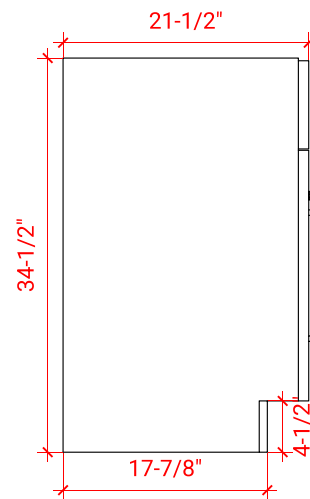

HAMLET 37" LEFT OFFSET CABINET

ARIEL

F037S-L

BASE CABINET DIMENSIONS

36" W x 21.5" D x 34.5" H

FEATURES

- Solid wood frame & plywood panels
- Dovetail drawers and joints
- Soft closing doors & drawers

HARDWARE FINISHES

AVAILABLE COLORS

FRONT VIEW

SIDE VIEW

PLAN VIEW

37" LEFT OFFSET OVAL SINK THIN COUNTERTOP

OVERALL DIMENSIONS

37" W x 22" D x 1.5" H

COUNTERTOP OPTIONS

Carrara Marble
CW-037S-L-OVL-CT

White Quartz
WQ-037S-L-OVL-CT

FEATURES

- Solid countertop with mitered edges & seams
- Undermount white oval sink
- Pre-drilled for 8" widespread faucet

INCLUDED

- Countertop
- Matching Backsplash
- Sink

COUNTERTOP PLAN VIEW

EDGE SIDE VIEW

THREE DIMENSIONAL COUNTERTOP VIEW