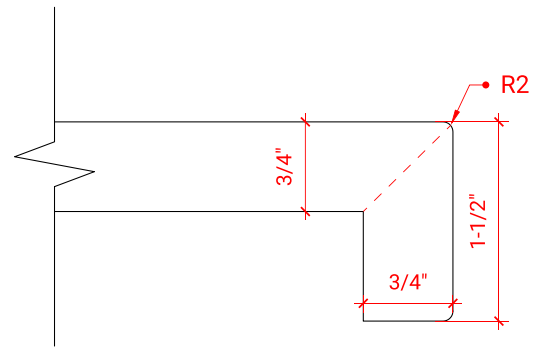

HAMLET 37" LEFT OFFSET CABINET

ARIEL

F037S-L

BASE CABINET DIMENSIONS

36" W x 21.5" D x 34.5" H

FEATURES

- Solid wood frame & plywood panels
- Dovetail drawers and joints
- Soft closing doors & drawers

HARDWARE FINISHES

AVAILABLE COLORS

FRONT VIEW

SIDE VIEW

PLAN VIEW

37" LEFT OFFSET OVAL SINK THIN COUNTERTOP

OVERALL DIMENSIONS

37" W x 22" D x 1.5" H

COUNTERTOP OPTIONS

Carrara Marble
CW-037S-L-OVL-CT

White Quartz
WQ-037S-L-OVL-CT

FEATURES

- Solid countertop with mitered edges & seams
- Undermount white oval sink
- Pre-drilled for 8" widespread faucet

INCLUDED

- Countertop
- Matching Backsplash
- Sink

COUNTERTOP PLAN VIEW

EDGE SIDE VIEW

THREE DIMENSIONAL COUNTERTOP VIEW