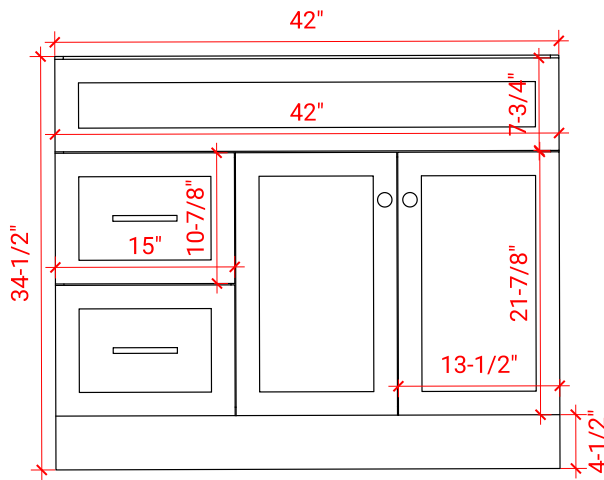

HAMLET 43" RIGHT OFFSET CABINET

ARIEL

FO43S-R

BASE CABINET DIMENSIONS

42" W x 21.5" D x 34.5" H

FEATURES

- Solid wood frame & plywood panels
- Dovetail drawers and joints
- Soft closing doors & drawers

HARDWARE FINISHES

Satin Nickel Satin Brass Satin Black

AVAILABLE COLORS

White Grey Espresso Midnight Blue

FRONT VIEW

SIDE VIEW

PLAN VIEW

43" RIGHT OFFSET RECTANGLE SINK THIN COUNTERTOP

OVERALL DIMENSIONS

43" W x 22" D x 1.5" H

COUNTERTOP OPTIONS

Carrara Marble
CW-043S-R-REC-CT

White Quartz
WQ-043S-R-REC-CT

FEATURES

- Solid countertop with mitered edges & seams
- Undermount white oval sink
- Pre-drilled for 8" widespread faucet

INCLUDED

- Countertop
- Matching Backsplash
- Sink

COUNTERTOP PLAN VIEW

EDGE SIDE VIEW

THREE DIMENSIONAL COUNTERTOP VIEW