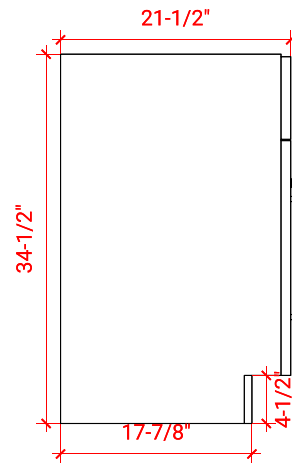

HAMLET 43" RIGHT OFFSET CABINET

ARIEL

FO43S-R

BASE CABINET DIMENSIONS

42" W x 21.5" D x 34.5" H

FEATURES

- Solid wood frame & plywood panels
- Dovetail drawers and joints
- Soft closing doors & drawers

HARDWARE FINISHES

Satin Nickel Satin Brass Satin Black

AVAILABLE COLORS

White Grey Espresso Midnight Blue

FRONT VIEW

SIDE VIEW

PLAN VIEW

43" RIGHT OFFSET RECTANGLE SINK THIN COUNTERTOP

OVERALL DIMENSIONS

43" W x 22" D x 1.5" H

COUNTERTOP OPTIONS

Carrara Marble
CW-043S-R-REC-CT

White Quartz
WQ-043S-R-REC-CT

FEATURES

- Solid countertop with mitered edges & seams
- Undermount white oval sink
- Pre-drilled for 8" widespread faucet

INCLUDED

- Countertop
- Matching Backsplash
- Sink

COUNTERTOP PLAN VIEW

EDGE SIDE VIEW

THREE DIMENSIONAL COUNTERTOP VIEW