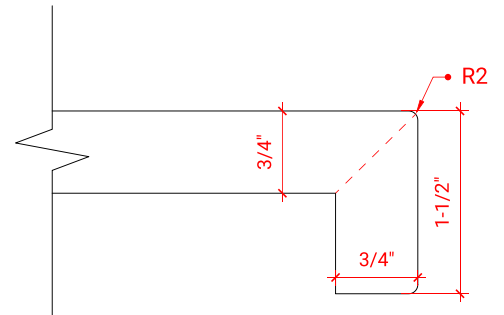

HAMLET 43" RIGHT OFFSET CABINET

ARIEL

FO43S-R

BASE CABINET DIMENSIONS

42" W x 21.5" D x 34.5" H

FEATURES

- Solid wood frame & plywood panels
- Dovetail drawers and joints
- Soft closing doors & drawers

HARDWARE FINISHES

43" W x 22" D x 1.5" H

COUNTERTOP OPTIONS

Carrara Marble
CW-043S-R-REC-CT

White Quartz
WQ-043S-R-REC-CT

FEATURES

- Solid countertop with mitered edges & seams
- Undermount white oval sink
- Pre-drilled for 8" widespread faucet

INCLUDED

- Countertop
- Matching Backsplash
- Sink

COUNTERTOP PLAN VIEW

EDGE SIDE VIEW

THREE DIMENSIONAL COUNTERTOP VIEW