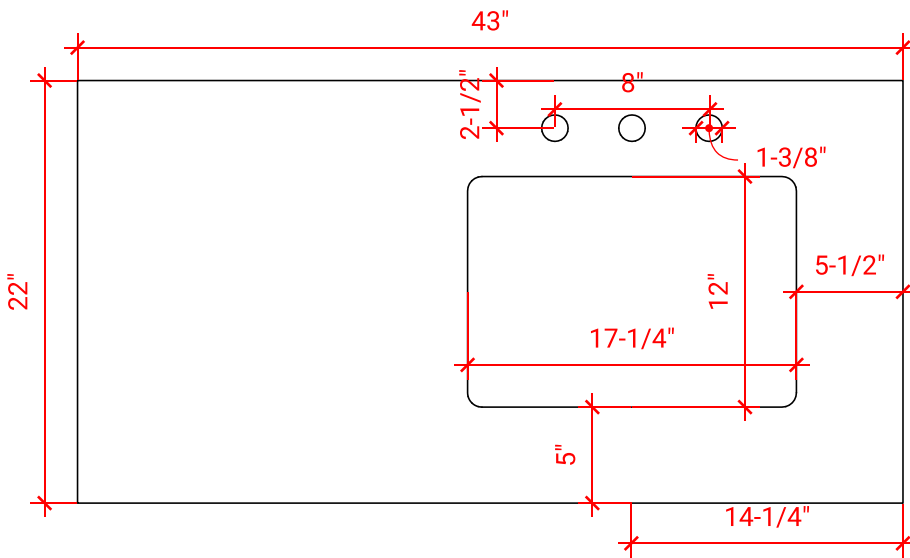

HAMLET 43" RIGHT OFFSET CABINET

ARIEL

FO43S-R

BASE CABINET DIMENSIONS

42" W x 21.5" D x 34.5" H

FEATURES

- Solid wood frame & plywood panels
- Dovetail drawers and joints
- Soft closing doors & drawers

HARDWARE FINISHES

Satin Nickel Satin Brass Satin Black

AVAILABLE COLORS

White Grey Espresso Midnight Blue

FRONT VIEW

SIDE VIEW

PLAN VIEW

43" RIGHT OFFSET RECTANGLE SINK THIN COUNTERTOP

OVERALL DIMENSIONS

43" W x 22" D x 1.5" H

COUNTERTOP OPTIONS

Carrara Marble
CW-043S-R-REC-CT

White Quartz
WQ-043S-R-REC-CT

FEATURES

- Solid countertop with mitered edges & seams
- Undermount white oval sink
- Pre-drilled for 8" widespread faucet

INCLUDED

- Countertop
- Matching Backsplash
- Sink

COUNTERTOP PLAN VIEW

EDGE SIDE VIEW

THREE DIMENSIONAL COUNTERTOP VIEW