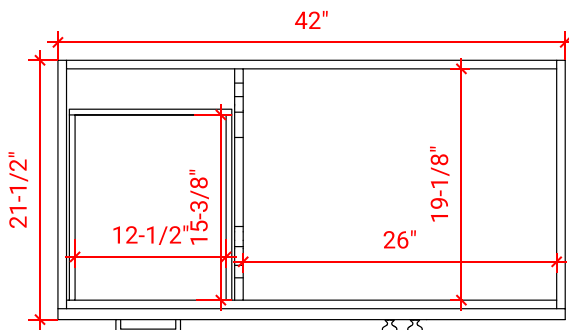

HAMLET 43" RIGHT OFFSET CABINET

ARIEL

FO43S-R

BASE CABINET DIMENSIONS

42" W x 21.5" D x 34.5" H

FEATURES

- Solid wood frame & plywood panels
- Dovetail drawers and joints
- Soft closing doors & drawers

HARDWARE FINISHES

Satin Nickel Satin Brass Satin Black

AVAILABLE COLORS

White Grey Espresso Midnight Blue

FRONT VIEW

SIDE VIEW

PLAN VIEW

43" RIGHT OFFSET RECTANGLE SINK THIN COUNTERTOP

OVERALL DIMENSIONS

43" W x 22" D x 1.5" H

COUNTERTOP OPTIONS

Carrara Marble
CW-043S-R-REC-CT

White Quartz
WQ-043S-R-REC-CT

FEATURES

- Solid countertop with mitered edges & seams
- Undermount white oval sink
- Pre-drilled for 8" widespread faucet

INCLUDED

- Countertop
- Matching Backsplash
- Sink

COUNTERTOP PLAN VIEW

EDGE SIDE VIEW

THREE DIMENSIONAL COUNTERTOP VIEW