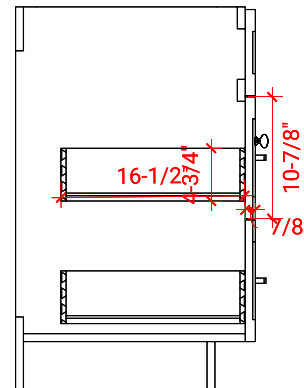

HAMLET 43" RIGHT OFFSET CABINET

ARIEL

FO43S-R

BASE CABINET DIMENSIONS

42" W x 21.5" D x 34.5" H

FEATURES

- Solid wood frame & plywood panels
- Dovetail drawers and joints
- Soft closing doors & drawers

HARDWARE FINISHES

Satin Nickel Satin Brass Satin Black

AVAILABLE COLORS

White Grey Espresso Midnight Blue

FRONT VIEW

SIDE VIEW

PLAN VIEW

43" RIGHT OFFSET RECTANGLE SINK THIN COUNTERTOP

OVERALL DIMENSIONS

43" W x 22" D x 1.5" H

COUNTERTOP OPTIONS

Carrara Marble
CW-043S-R-REC-CT

White Quartz
WQ-043S-R-REC-CT

FEATURES

- Solid countertop with mitered edges & seams
- Undermount white oval sink
- Pre-drilled for 8" widespread faucet

INCLUDED

- Countertop
- Matching Backsplash
- Sink

COUNTERTOP PLAN VIEW

EDGE SIDE VIEW

THREE DIMENSIONAL COUNTERTOP VIEW