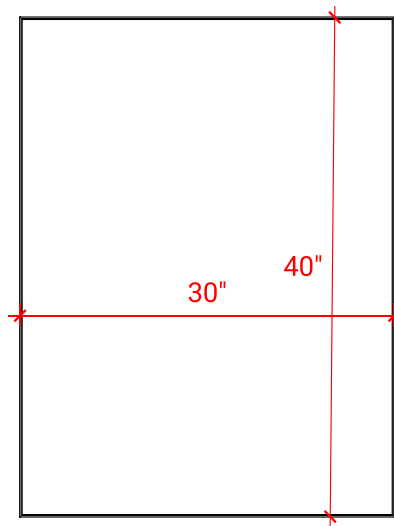

# RECTANGULAR METAL MIRROR

# ARIEL

MM-14-4030

FRONT VIEW

SIDE VIEW

## DIMENSIONS

30" W x 40" H x 2" D