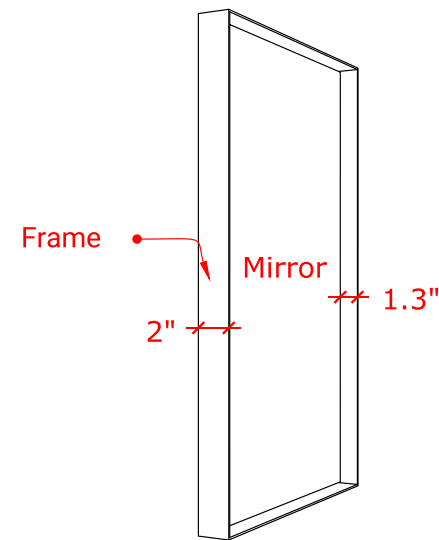

# RECTANGULAR METAL MIRROR

# ARIEL

MM-14-4030

FRONT VIEW

SIDE VIEW

## DIMENSIONS

30" W x 40" H x 2" D