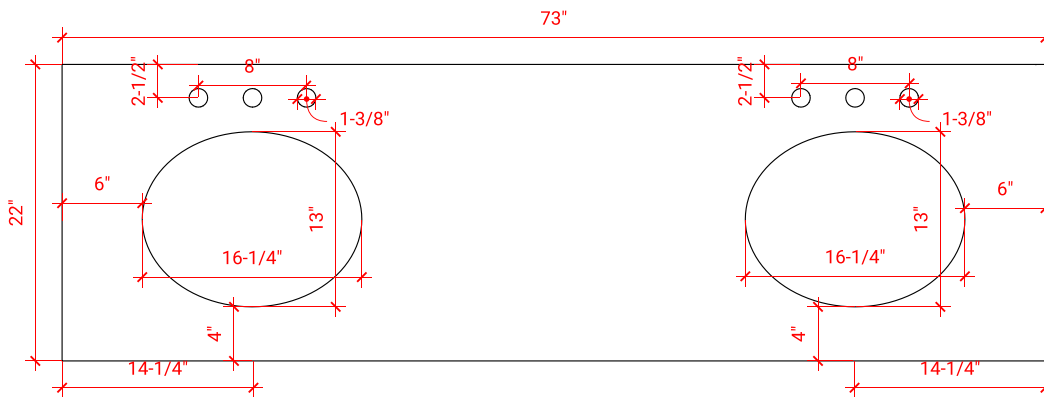

HAMLET 73" DOUBLE SINK CABINET

ARIEL

F073D

BASE CABINET DIMENSIONS

72" W x 21.5" D x 34.5" H

FEATURES

- Solid wood frame & plywood panels
- Dovetail drawers and joints
- Soft closing doors & drawers

HARDWARE FINISHES

AVAILABLE COLORS

FRONT VIEW

SIDE VIEW

PLAN VIEW

73" DOUBLE OVAL SINK THIN COUNTERTOP

OVERALL DIMENSIONS

73" W x 22" D x 1.5" H

COUNTERTOP OPTIONS

Carrara Marble
CW-073D-OVL-CT

White Quartz
WQ-073D-OVL-CT

FEATURES

- Solid countertop with mitered edges & seams
- Undermount white oval sink
- Pre-drilled for 8" widespread faucet

INCLUDED

- Countertop
- Matching Backsplash
- Sink

COUNTERTOP PLAN VIEW

EDGE SIDE VIEW

THREE DIMENSIONAL COUNTERTOP VIEW