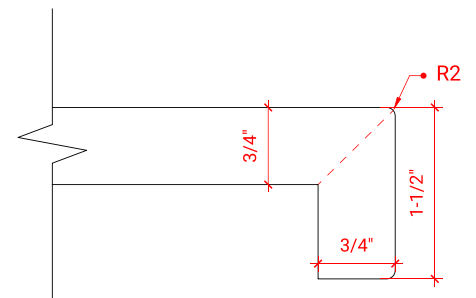

HAMLET 73" DOUBLE SINK CABINET

ARIEL

F073D

BASE CABINET DIMENSIONS

72" W x 21.5" D x 34.5" H

FEATURES

- Solid wood frame & plywood panels
- Dovetail drawers and joints
- Soft closing doors & drawers

HARDWARE FINISHES

AVAILABLE COLORS

FRONT VIEW

SIDE VIEW

PLAN VIEW

73" DOUBLE OVAL SINK THIN COUNTERTOP

OVERALL DIMENSIONS

73" W x 22" D x 1.5" H

COUNTERTOP OPTIONS

Carrara Marble
CW-073D-OVL-CT

White Quartz
WQ-073D-OVL-CT

FEATURES

- Solid countertop with mitered edges & seams
- Undermount white oval sink
- Pre-drilled for 8" widespread faucet

INCLUDED

- Countertop
- Matching Backsplash
- Sink

COUNTERTOP PLAN VIEW

EDGE SIDE VIEW

THREE DIMENSIONAL COUNTERTOP VIEW