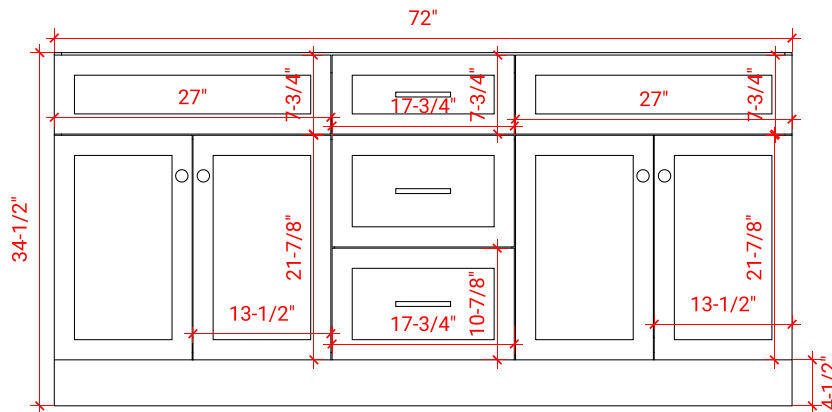

HAMLET 73" DOUBLE SINK CABINET

ARIEL

F073D

BASE CABINET DIMENSIONS

72" W x 21.5" D x 34.5" H

FEATURES

- Solid wood frame & plywood panels
- Dovetail drawers and joints
- Soft closing doors & drawers

HARDWARE FINISHES

AVAILABLE COLORS

FRONT VIEW

SIDE VIEW

PLAN VIEW

73" DOUBLE OVAL SINK THIN COUNTERTOP

OVERALL DIMENSIONS

73" W x 22" D x 1.5" H

COUNTERTOP OPTIONS

Carrara Marble
CW-073D-OVL-CT

White Quartz
WQ-073D-OVL-CT

FEATURES

- Solid countertop with mitered edges & seams
- Undermount white oval sink
- Pre-drilled for 8" widespread faucet

INCLUDED

- Countertop
- Matching Backsplash
- Sink

COUNTERTOP PLAN VIEW

EDGE SIDE VIEW

THREE DIMENSIONAL COUNTERTOP VIEW