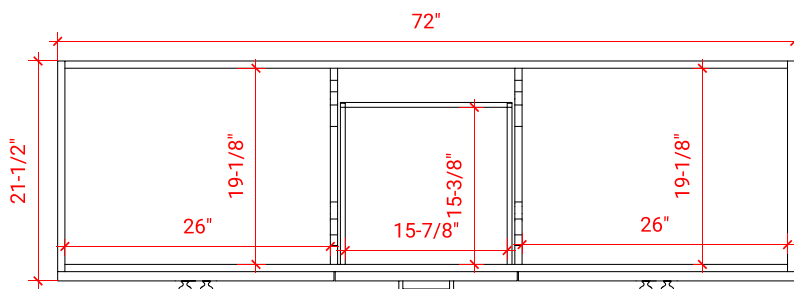

HAMLET 73" DOUBLE SINK CABINET

ARIEL

F073D

BASE CABINET DIMENSIONS

72" W x 21.5" D x 34.5" H

FEATURES

- Solid wood frame & plywood panels
- Dovetail drawers and joints
- Soft closing doors & drawers

HARDWARE FINISHES

AVAILABLE COLORS

FRONT VIEW

SIDE VIEW

PLAN VIEW

73" DOUBLE OVAL SINK THIN COUNTERTOP

OVERALL DIMENSIONS

73" W x 22" D x 1.5" H

COUNTERTOP OPTIONS

COUNTERTOP PLAN VIEW

EDGE SIDE VIEW

THREE DIMENSIONAL COUNTERTOP VIEW