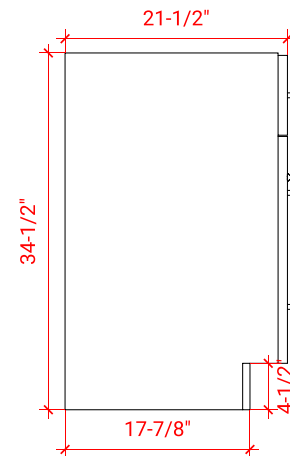

HAMLET 73" DOUBLE SINK CABINET

ARIEL

F073D

BASE CABINET DIMENSIONS

72" W x 21.5" D x 34.5" H

FEATURES

- Solid wood frame & plywood panels
- Dovetail drawers and joints
- Soft closing doors & drawers

HARDWARE FINISHES

AVAILABLE COLORS

FRONT VIEW

SIDE VIEW

PLAN VIEW

73" DOUBLE OVAL SINK THIN COUNTERTOP

OVERALL DIMENSIONS

73" W x 22" D x 1.5" H

COUNTERTOP OPTIONS

COUNTERTOP PLAN VIEW

EDGE SIDE VIEW

THREE DIMENSIONAL COUNTERTOP VIEW