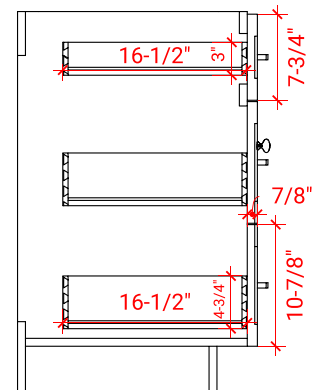

HAMLET 73" DOUBLE SINK CABINET

ARIEL

F073D

BASE CABINET DIMENSIONS

72" W x 21.5" D x 34.5" H

FEATURES

- Solid wood frame & plywood panels
- Dovetail drawers and joints
- Soft closing doors & drawers

HARDWARE FINISHES

AVAILABLE COLORS

FRONT VIEW

SIDE VIEW

PLAN VIEW

73" DOUBLE OVAL SINK THIN COUNTERTOP

OVERALL DIMENSIONS

73" W x 22" D x 1.5" H

COUNTERTOP OPTIONS

COUNTERTOP PLAN VIEW

EDGE SIDE VIEW

THREE DIMENSIONAL COUNTERTOP VIEW