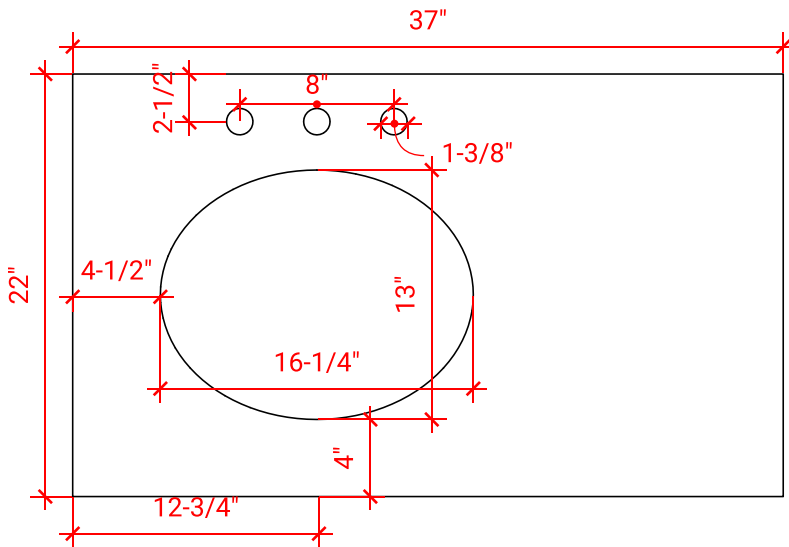

CAMBRIDGE 37" LEFT OFFSET CABINET

ARIEL

A037S-L

BASE CABINET DIMENSIONS

36" W x 21.5" D x 34.5" H

FEATURES

- Solid wood frame & plywood panels
- Dovetail drawers and joints
- Soft closing doors & drawers

HARDWARE FINISHES

Satin Nickel Satin Brass Satin Black

AVAILABLE COLORS

White Grey Espresso Midnight Blue

FRONT VIEW

SIDE VIEW

PLAN VIEW

37" LEFT OFFSET OVAL SINK THIN COUNTERTOP

OVERALL DIMENSIONS

37" W x 22" D x 1.5" H

COUNTERTOP OPTIONS

Carrara Marble
CW-037S-L-OVL-CT

White Quartz
WQ-037S-L-OVL-CT

FEATURES

- Solid countertop with mitered edges & seams
- Undermount white oval sink
- Pre-drilled for 8" widespread faucet

INCLUDED

- Countertop
- Matching Backsplash
- Sink

COUNTERTOP PLAN VIEW

EDGE SIDE VIEW

THREE DIMENSIONAL COUNTERTOP VIEW