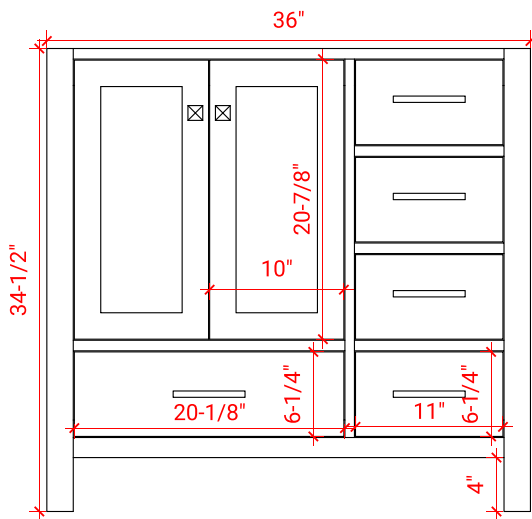

CAMBRIDGE 37" LEFT OFFSET CABINET

ARIEL

A037S-L

BASE CABINET DIMENSIONS

36" W x 21.5" D x 34.5" H

FEATURES

- Solid wood frame & plywood panels
- Dovetail drawers and joints
- Soft closing doors & drawers

HARDWARE FINISHES

Satin Nickel Satin Brass Satin Black

AVAILABLE COLORS

White Grey Espresso Midnight Blue

FRONT VIEW

SIDE VIEW

PLAN VIEW

37" LEFT OFFSET OVAL SINK THIN COUNTERTOP

OVERALL DIMENSIONS

37" W x 22" D x 1.5" H

COUNTERTOP OPTIONS

Carrara Marble
CW-037S-L-OVL-CT

White Quartz
WQ-037S-L-OVL-CT

FEATURES

- Solid countertop with mitered edges & seams
- Undermount white oval sink
- Pre-drilled for 8" widespread faucet

INCLUDED

- Countertop
- Matching Backsplash
- Sink

COUNTERTOP PLAN VIEW

EDGE SIDE VIEW

THREE DIMENSIONAL COUNTERTOP VIEW