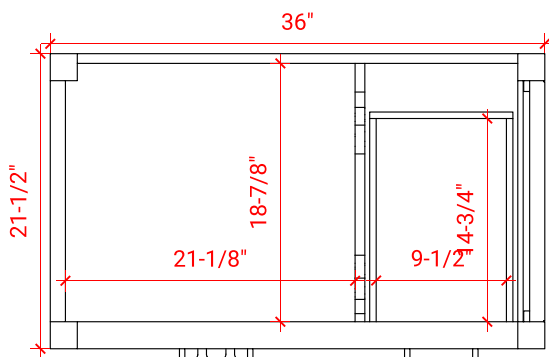

CAMBRIDGE 37" LEFT OFFSET CABINET

ARIEL

A037S-L

BASE CABINET DIMENSIONS

36" W x 21.5" D x 34.5" H

FEATURES

- Solid wood frame & plywood panels
- Dovetail drawers and joints
- Soft closing doors & drawers

HARDWARE FINISHES

Satin Nickel Satin Brass Satin Black

AVAILABLE COLORS

White Grey Espresso Midnight Blue

FRONT VIEW

SIDE VIEW

PLAN VIEW

37" LEFT OFFSET OVAL SINK THIN COUNTERTOP

OVERALL DIMENSIONS

37" W x 22" D x 1.5" H

COUNTERTOP OPTIONS

Carrara Marble
CW-037S-L-OVL-CT

White Quartz
WQ-037S-L-OVL-CT

FEATURES

- Solid countertop with mitered edges & seams
- Undermount white oval sink
- Pre-drilled for 8" widespread faucet

INCLUDED

- Countertop
- Matching Backsplash
- Sink

COUNTERTOP PLAN VIEW

EDGE SIDE VIEW

THREE DIMENSIONAL COUNTERTOP VIEW