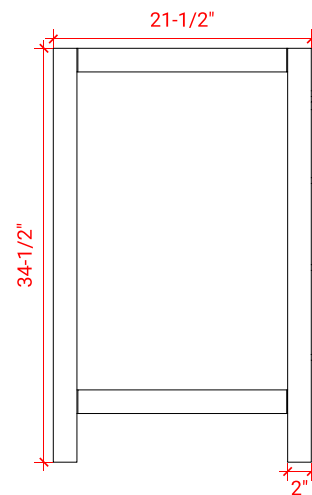

CAMBRIDGE 37" LEFT OFFSET CABINET

ARIEL

A037S-L

BASE CABINET DIMENSIONS

36" W x 21.5" D x 34.5" H

FEATURES

- Solid wood frame & plywood panels
- Dovetail drawers and joints
- Soft closing doors & drawers

HARDWARE FINISHES

Satin Nickel Satin Brass Satin Black

AVAILABLE COLORS

White Grey Espresso Midnight Blue

FRONT VIEW

SIDE VIEW

PLAN VIEW

37" LEFT OFFSET OVAL SINK THIN COUNTERTOP

OVERALL DIMENSIONS

37" W x 22" D x 1.5" H

COUNTERTOP OPTIONS

Carrara Marble
CW-037S-L-OVL-CT

White Quartz
WQ-037S-L-OVL-CT

FEATURES

- Solid countertop with mitered edges & seams
- Undermount white oval sink
- Pre-drilled for 8" widespread faucet

INCLUDED

- Countertop
- Matching Backsplash
- Sink

COUNTERTOP PLAN VIEW

EDGE SIDE VIEW

THREE DIMENSIONAL COUNTERTOP VIEW