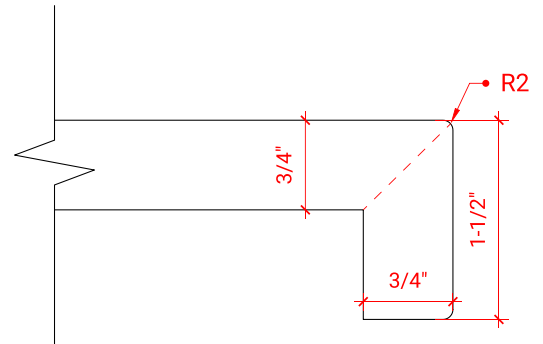

CAMBRIDGE 37" LEFT OFFSET CABINET

ARIEL

A037S-L

BASE CABINET DIMENSIONS

36" W x 21.5" D x 34.5" H

FEATURES

- Solid wood frame & plywood panels
- Dovetail drawers and joints
- Soft closing doors & drawers

HARDWARE FINISHES

37" W x 22" D x 1.5" H

COUNTERTOP OPTIONS

Carrara Marble
CW-037S-L-OVL-CT

White Quartz
WQ-037S-L-OVL-CT

FEATURES

- Solid countertop with mitered edges & seams
- Undermount white oval sink
- Pre-drilled for 8" widespread faucet

INCLUDED

- Countertop
- Matching Backsplash
- Sink

COUNTERTOP PLAN VIEW

EDGE SIDE VIEW

THREE DIMENSIONAL COUNTERTOP VIEW