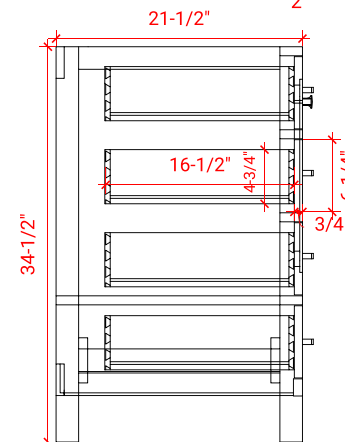

CAMBRIDGE 37" LEFT OFFSET CABINET

ARIEL

A037S-L

BASE CABINET DIMENSIONS

36" W x 21.5" D x 34.5" H

FEATURES

- Solid wood frame & plywood panels
- Dovetail drawers and joints
- Soft closing doors & drawers

HARDWARE FINISHES

Satin Nickel Satin Brass Satin Black

AVAILABLE COLORS

White Grey Espresso Midnight Blue

FRONT VIEW

SIDE VIEW

PLAN VIEW

37" LEFT OFFSET OVAL SINK THIN COUNTERTOP

OVERALL DIMENSIONS

37" W x 22" D x 1.5" H

COUNTERTOP OPTIONS

Carrara Marble
CW-037S-L-OVL-CT

White Quartz
WQ-037S-L-OVL-CT

FEATURES

- Solid countertop with mitered edges & seams
- Undermount white oval sink
- Pre-drilled for 8" widespread faucet

INCLUDED

- Countertop
- Matching Backsplash
- Sink

COUNTERTOP PLAN VIEW

EDGE SIDE VIEW

THREE DIMENSIONAL COUNTERTOP VIEW