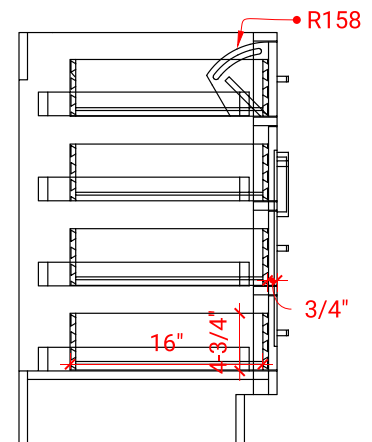

HEPBURN 43" CENTER SINK CABINET

ARIEL

T043S

BASE CABINET DIMENSIONS

42" W x 21.5" D x 34.5" H

FEATURES

- Solid wood frame & plywood panels
- Dovetail drawers and joints
- Soft closing doors & drawers

HARDWARE FINISHES

FRONT VIEW

SIDE VIEW

PLAN VIEW

43" RECTANGLE SINK COUNTERTOP

OVERALL DIMENSIONS

43" W x 22" D x 1.5" H

COUNTERTOP OPTIONS

Carrara Marble
CW-043S-REC-CT

COUNTERTOP PLAN VIEW

EDGE SIDE VIEW

THREE DIMENSIONAL COUNTERTOP VIEW