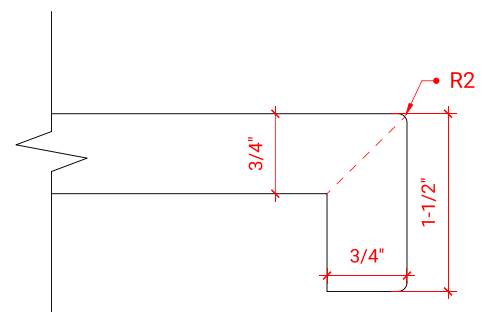

FRONT VIEW

SIDE VIEW

PLAN VIEW

43" RECTANGLE SINK COUNTERTOP

OVERALL DIMENSIONS

43" W x 22" D x 1.5" H

COUNTERTOP OPTIONS

Carrara Marble
CW-043S-REC-CT

White Quartz
WQ-043S-REC-CT

FEATURES

- Solid countertop with mitered edges & seams
- Undermount white rectangular sink
- Pre-drilled for 8" widespread faucet

INCLUDED

- Countertop
- Matching Backsplash
- Rectangle Sink

COUNTERTOP PLAN VIEW

EDGE SIDE VIEW

THREE DIMENSIONAL COUNTERTOP VIEW