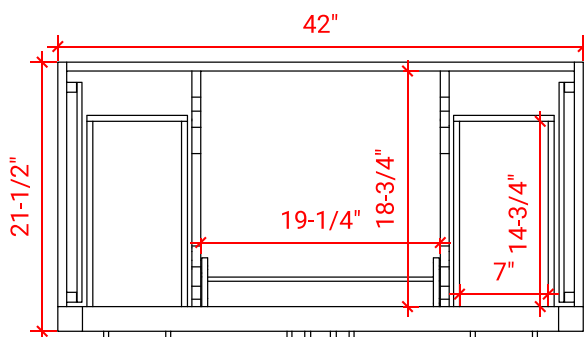

HEPBURN 43" CENTER SINK CABINET

ARIEL

T043S

BASE CABINET DIMENSIONS

42" W x 21.5" D x 34.5" H

FEATURES

- Solid wood frame & plywood panels
- Dovetail drawers and joints
- Soft closing doors & drawers

HARDWARE FINISHES

FRONT VIEW

SIDE VIEW

PLAN VIEW

43" RECTANGLE SINK COUNTERTOP

OVERALL DIMENSIONS

43" W x 22" D x 1.5" H

COUNTERTOP OPTIONS

Carrara Marble
CW-043S-REC-CT

COUNTERTOP PLAN VIEW

EDGE SIDE VIEW

THREE DIMENSIONAL COUNTERTOP VIEW