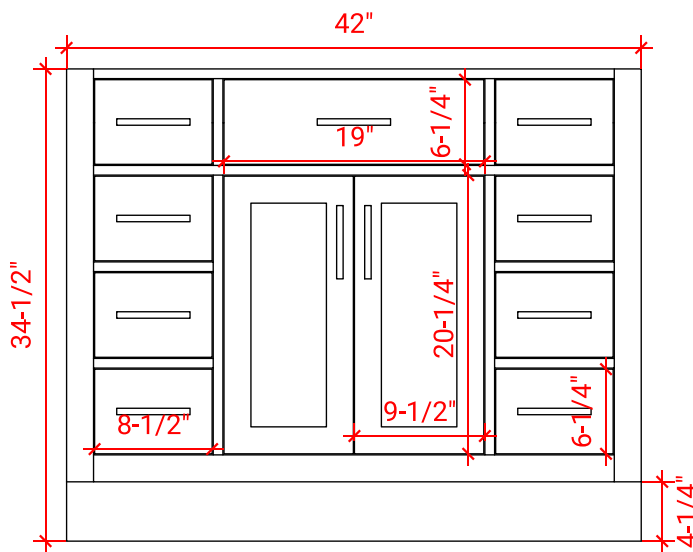

HEPBURN 43" CENTER SINK CABINET

ARIEL

T043S

BASE CABINET DIMENSIONS

42" W x 21.5" D x 34.5" H

FEATURES

- Solid wood frame & plywood panels
- Dovetail drawers and joints
- Soft closing doors & drawers

HARDWARE FINISHES

FRONT VIEW

SIDE VIEW

PLAN VIEW

43" RECTANGLE SINK COUNTERTOP

OVERALL DIMENSIONS

43" W x 22" D x 1.5" H

COUNTERTOP OPTIONS

Carrara Marble
CW-043S-REC-CT

COUNTERTOP PLAN VIEW

EDGE SIDE VIEW

THREE DIMENSIONAL COUNTERTOP VIEW