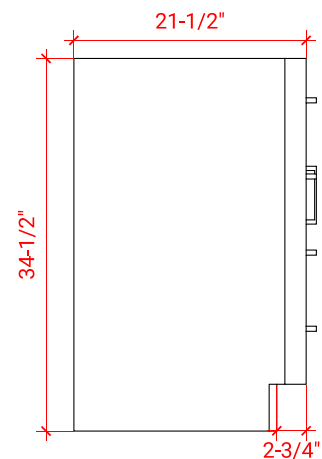

HEPBURN 43" CENTER SINK CABINET

ARIEL

T043S

BASE CABINET DIMENSIONS

42" W x 21.5" D x 34.5" H

FEATURES

- Solid wood frame & plywood panels
- Dovetail drawers and joints
- Soft closing doors & drawers

HARDWARE FINISHES

FRONT VIEW

SIDE VIEW

PLAN VIEW

43" RECTANGLE SINK COUNTERTOP

OVERALL DIMENSIONS

43" W x 22" D x 1.5" H

COUNTERTOP OPTIONS

Carrara Marble
CW-043S-REC-CT

COUNTERTOP PLAN VIEW

EDGE SIDE VIEW

THREE DIMENSIONAL COUNTERTOP VIEW