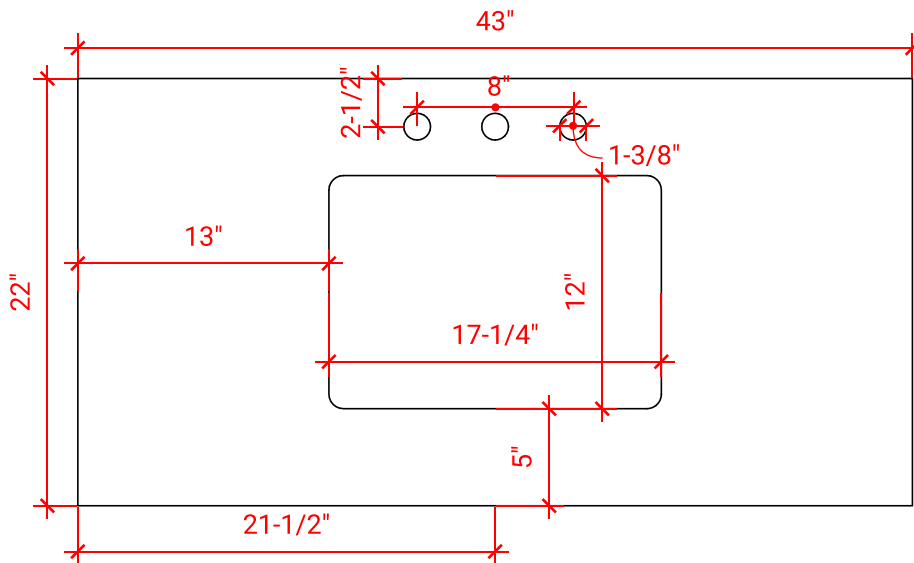

HEPBURN 43" CENTER SINK CABINET

ARIEL

T043S

BASE CABINET DIMENSIONS

42" W x 21.5" D x 34.5" H

FEATURES

- Solid wood frame & plywood panels
- Dovetail drawers and joints
- Soft closing doors & drawers

HARDWARE FINISHES

FRONT VIEW

SIDE VIEW

PLAN VIEW

43" RECTANGLE SINK COUNTERTOP

OVERALL DIMENSIONS

43" W x 22" D x 1.5" H

COUNTERTOP OPTIONS

Carrara Marble
CW-043S-REC-CT

White Quartz
WQ-043S-REC-CT

FEATURES

- Solid countertop with mitered edges & seams
- Undermount white rectangular sink
- Pre-drilled for 8" widespread faucet

INCLUDED

- Countertop
- Matching Backsplash
- Rectangle Sink

COUNTERTOP PLAN VIEW

EDGE SIDE VIEW

THREE DIMENSIONAL COUNTERTOP VIEW