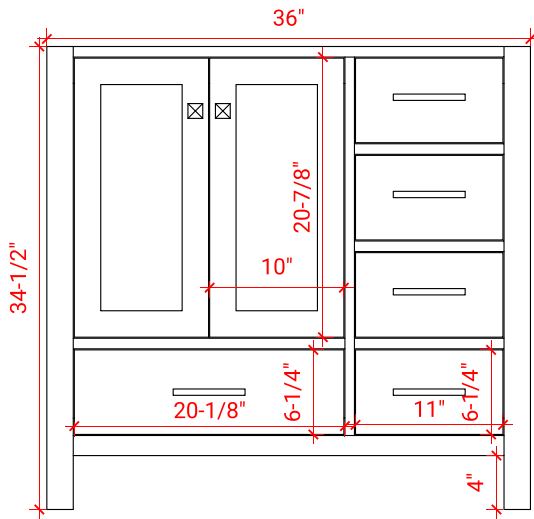

CAMBRIDGE 37" LEFT OFFSET CABINET

ARIEL

A037S-L

BASE CABINET DIMENSIONS

36" W x 21.5" D x 34.5" H

FEATURES

- Solid wood frame & plywood panels
- Dovetail drawers and joints
- Soft closing doors & drawers

HARDWARE FINISHES

Satin Nickel Satin Brass Satin Black

AVAILABLE COLORS

White Grey Espresso Midnight Blue

FRONT VIEW

PLAN VIEW

SIDE VIEW

37" LEFT OFFSET OVAL SINK THIN COUNTERTOP

OVERALL DIMENSIONS

37" W x 22" D x 0.7.5" H

COUNTERTOP OPTIONS

Carrara Marble
CW2-0375-L-OVL-CT

FEATURES

- Solid countertop with mitered edges & seams
- Undermount white oval sink
- Pre-drilled for 8" widespread faucet

INCLUDED

- Countertop
- Matching Backsplash
- Sink

COUNTERTOP PLAN VIEW

EDGE SIDE VIEW

THREE DIMENSIONAL COUNTERTOP VIEW