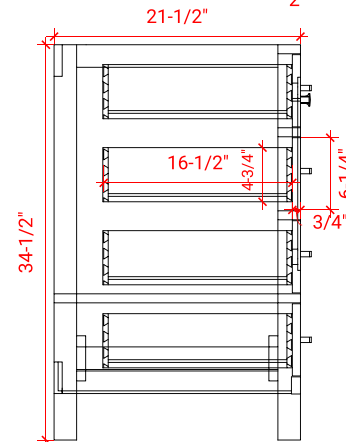

CAMBRIDGE 37" LEFT OFFSET CABINET

ARIEL

A037S-L

BASE CABINET DIMENSIONS

36" W x 21.5" D x 34.5" H

FEATURES

- Solid wood frame & plywood panels
- Dovetail drawers and joints
- Soft closing doors & drawers

HARDWARE FINISHES

Satin Nickel Satin Brass Satin Black

AVAILABLE COLORS

White Grey Espresso Midnight Blue

FRONT VIEW

PLAN VIEW

SIDE VIEW

37" LEFT OFFSET OVAL SINK THIN COUNTERTOP

OVERALL DIMENSIONS

37" W x 22" D x 0.7.5" H

COUNTERTOP OPTIONS

Carrara Marble
CW2-0375-L-OVL-CT

FEATURES

- Solid countertop with mitered edges & seams
- Undermount white oval sink
- Pre-drilled for 8" widespread faucet

INCLUDED

- Countertop
- Matching Backsplash
- Sink

COUNTERTOP PLAN VIEW

EDGE SIDE VIEW

THREE DIMENSIONAL COUNTERTOP VIEW