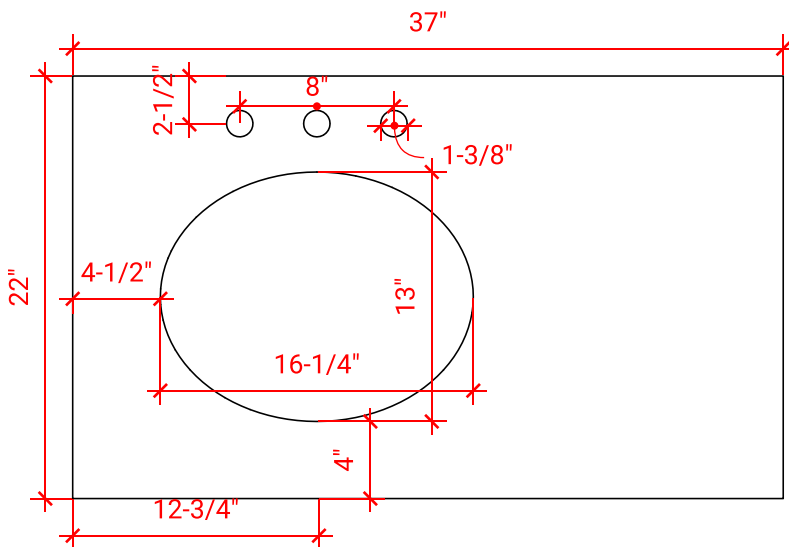

CAMBRIDGE 37" LEFT OFFSET CABINET

ARIEL

A037S-L

BASE CABINET DIMENSIONS

36" W x 21.5" D x 34.5" H

FEATURES

- Solid wood frame & plywood panels
- Dovetail drawers and joints
- Soft closing doors & drawers

HARDWARE FINISHES

Satin Nickel Satin Brass Satin Black

AVAILABLE COLORS

White Grey Espresso Midnight Blue

FRONT VIEW

PLAN VIEW

SIDE VIEW

37" LEFT OFFSET OVAL SINK THIN COUNTERTOP

OVERALL DIMENSIONS

37" W x 22" D x 0.7.5" H

COUNTERTOP OPTIONS

Carrara Marble
CW2-0375-L-OVL-CT

FEATURES

- Solid countertop with mitered edges & seams
- Undermount white oval sink
- Pre-drilled for 8" widespread faucet

INCLUDED

- Countertop
- Matching Backsplash
- Sink

COUNTERTOP PLAN VIEW

EDGE SIDE VIEW

THREE DIMENSIONAL COUNTERTOP VIEW