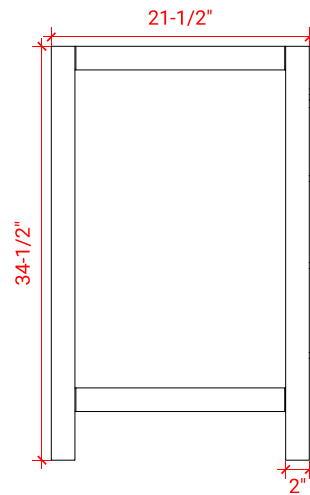

CAMBRIDGE 37" LEFT OFFSET CABINET

ARIEL

A037S-L

BASE CABINET DIMENSIONS

36" W x 21.5" D x 34.5" H

FEATURES

- Solid wood frame & plywood panels
- Dovetail drawers and joints
- Soft closing doors & drawers

HARDWARE FINISHES

Satin Nickel Satin Brass Satin Black

AVAILABLE COLORS

White Grey Espresso Midnight Blue

FRONT VIEW

PLAN VIEW

SIDE VIEW

37" LEFT OFFSET OVAL SINK THIN COUNTERTOP

OVERALL DIMENSIONS

37" W x 22" D x 0.7.5" H

COUNTERTOP OPTIONS

Carrara Marble
CW2-0375-L-OVL-CT

FEATURES

- Solid countertop with mitered edges & seams
- Undermount white oval sink
- Pre-drilled for 8" widespread faucet

INCLUDED

- Countertop
- Matching Backsplash
- Sink

COUNTERTOP PLAN VIEW

EDGE SIDE VIEW

THREE DIMENSIONAL COUNTERTOP VIEW