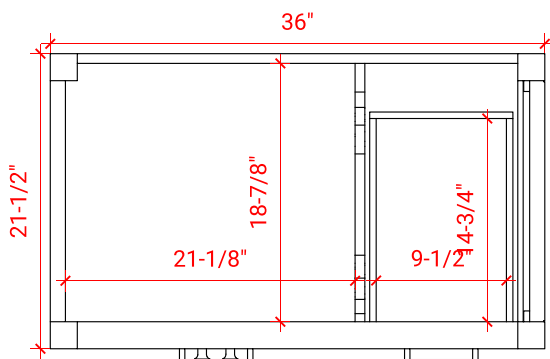

CAMBRIDGE 37" LEFT OFFSET CABINET

ARIEL

A037S-L

BASE CABINET DIMENSIONS

36" W x 21.5" D x 34.5" H

FEATURES

- Solid wood frame & plywood panels
- Dovetail drawers and joints
- Soft closing doors & drawers

HARDWARE FINISHES

Satin Nickel Satin Brass Satin Black

AVAILABLE COLORS

White Grey Espresso Midnight Blue

FRONT VIEW

PLAN VIEW

SIDE VIEW

37" LEFT OFFSET OVAL SINK THIN COUNTERTOP

OVERALL DIMENSIONS

37" W x 22" D x 0.7.5" H

COUNTERTOP OPTIONS

Carrara Marble
CW2-0375-L-OVL-CT

FEATURES

- Solid countertop with mitered edges & seams
- Undermount white oval sink
- Pre-drilled for 8" widespread faucet

INCLUDED

- Countertop
- Matching Backsplash
- Sink

COUNTERTOP PLAN VIEW

EDGE SIDE VIEW

THREE DIMENSIONAL COUNTERTOP VIEW