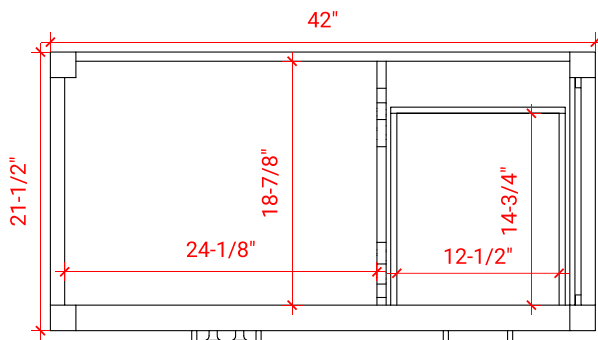

CAMBRIDGE 43" LEFT OFFSET CABINET

ARIEL

A043S-L

BASE CABINET DIMENSIONS

42" W x 21.5" D x 34.5" H

FEATURES

- Solid wood frame & plywood panels
- Dovetail drawers and joints
- Soft closing doors & drawers

HARDWARE FINISHES

Satin Nickel Satin Brass Satin Black

AVAILABLE COLORS

White Grey Espresso Midnight Blue

FRONT VIEW

SIDE VIEW

PLAN VIEW

43" LEFT OFFSET OVAL SINK THIN COUNTERTOP

OVERALL DIMENSIONS

43" W x 22" D x 0.75" H

COUNTERTOP OPTIONS

Carrara Marble
CW2-043S-L-OVL-CT

FEATURES

- Solid countertop with mitered edges & seams
- Undermount white oval sink
- Pre-drilled for 8" widespread faucet

INCLUDED

- Countertop
- Matching Backsplash
- Sink

COUNTERTOP PLAN VIEW

EDGE SIDE VIEW

THREE DIMENSIONAL COUNTERTOP VIEW