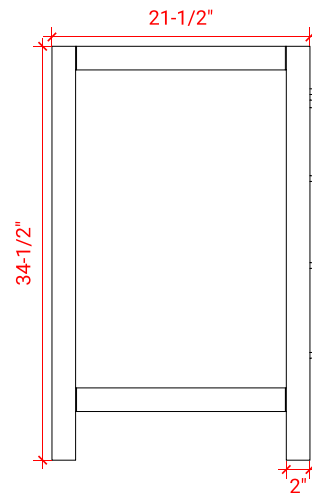

CAMBRIDGE 43" LEFT OFFSET CABINET

ARIEL

A043S-L

BASE CABINET DIMENSIONS

42" W x 21.5" D x 34.5" H

FEATURES

- Solid wood frame & plywood panels
- Dovetail drawers and joints
- Soft closing doors & drawers

HARDWARE FINISHES

Satin Nickel Satin Brass Satin Black

AVAILABLE COLORS

White Grey Espresso Midnight Blue

FRONT VIEW

SIDE VIEW

PLAN VIEW

43" LEFT OFFSET OVAL SINK THIN COUNTERTOP

OVERALL DIMENSIONS

43" W x 22" D x 0.75" H

COUNTERTOP OPTIONS

Carrara Marble
CW2-043S-L-OVL-CT

FEATURES

- Solid countertop with mitered edges & seams
- Undermount white oval sink
- Pre-drilled for 8" widespread faucet

INCLUDED

- Countertop
- Matching Backsplash
- Sink

COUNTERTOP PLAN VIEW

EDGE SIDE VIEW

THREE DIMENSIONAL COUNTERTOP VIEW