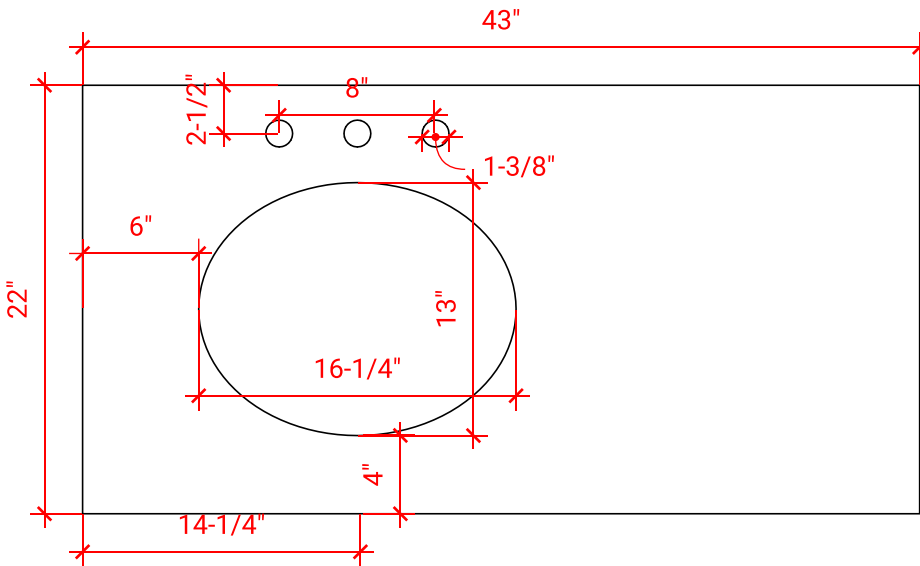

CAMBRIDGE 43" LEFT OFFSET CABINET

ARIEL

A043S-L

BASE CABINET DIMENSIONS

42" W x 21.5" D x 34.5" H

FEATURES

- Solid wood frame & plywood panels
- Dovetail drawers and joints
- Soft closing doors & drawers

HARDWARE FINISHES

Satin Nickel Satin Brass Satin Black

AVAILABLE COLORS

White Grey Espresso Midnight Blue

FRONT VIEW

SIDE VIEW

PLAN VIEW

43" LEFT OFFSET OVAL SINK THIN COUNTERTOP

OVERALL DIMENSIONS

43" W x 22" D x 0.75" H

COUNTERTOP OPTIONS

Carrara Marble
CW2-043S-L-OVL-CT

FEATURES

- Solid countertop with mitered edges & seams
- Undermount white oval sink
- Pre-drilled for 8" widespread faucet

INCLUDED

- Countertop
- Matching Backsplash
- Sink

COUNTERTOP PLAN VIEW

EDGE SIDE VIEW

THREE DIMENSIONAL COUNTERTOP VIEW