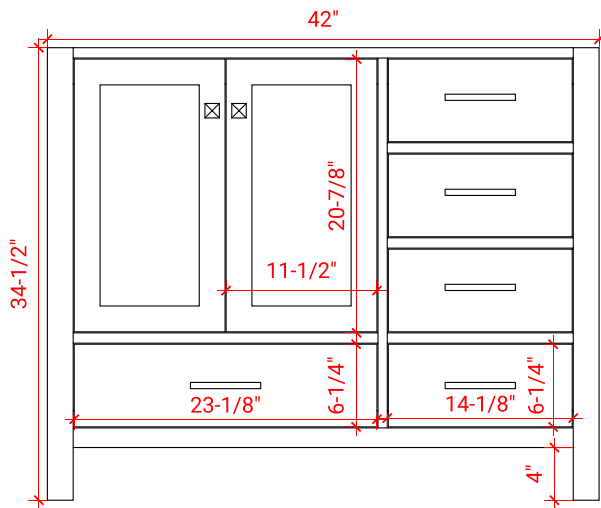

CAMBRIDGE 43" LEFT OFFSET CABINET

ARIEL

A043S-L

BASE CABINET DIMENSIONS

42" W x 21.5" D x 34.5" H

FEATURES

- Solid wood frame & plywood panels
- Dovetail drawers and joints
- Soft closing doors & drawers

HARDWARE FINISHES

Satin Nickel Satin Brass Satin Black

AVAILABLE COLORS

White Grey Espresso Midnight Blue

FRONT VIEW

SIDE VIEW

PLAN VIEW

43" LEFT OFFSET OVAL SINK THIN COUNTERTOP

OVERALL DIMENSIONS

43" W x 22" D x 0.75" H

COUNTERTOP OPTIONS

Carrara Marble
CW2-043S-L-OVL-CT

FEATURES

- Solid countertop with mitered edges & seams
- Undermount white oval sink
- Pre-drilled for 8" widespread faucet

INCLUDED

- Countertop
- Matching Backsplash
- Sink

COUNTERTOP PLAN VIEW

EDGE SIDE VIEW

THREE DIMENSIONAL COUNTERTOP VIEW