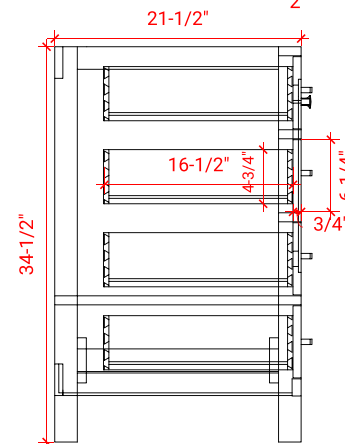

CAMBRIDGE 43" LEFT OFFSET CABINET

ARIEL

A043S-L

BASE CABINET DIMENSIONS

42" W x 21.5" D x 34.5" H

FEATURES

- Solid wood frame & plywood panels
- Dovetail drawers and joints
- Soft closing doors & drawers

HARDWARE FINISHES

Satin Nickel Satin Brass Satin Black

AVAILABLE COLORS

White Grey Espresso Midnight Blue

FRONT VIEW

SIDE VIEW

PLAN VIEW

43" LEFT OFFSET OVAL SINK THIN COUNTERTOP

OVERALL DIMENSIONS

43" W x 22" D x 0.75" H

COUNTERTOP OPTIONS

Carrara Marble
CW2-043S-L-OVL-CT

FEATURES

- Solid countertop with mitered edges & seams
- Undermount white oval sink
- Pre-drilled for 8" widespread faucet

INCLUDED

- Countertop
- Matching Backsplash
- Sink

COUNTERTOP PLAN VIEW

EDGE SIDE VIEW

THREE DIMENSIONAL COUNTERTOP VIEW